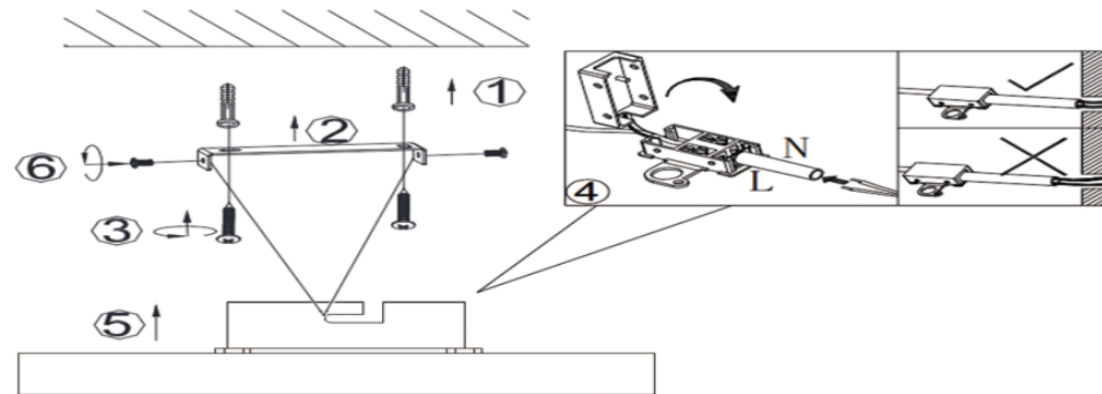

**GLOBO**  
LIGHTING  
www.globo-lighting.com

41604D1SH  
41604D2SH  
41604D3SH  
41604D4SH  
41604D5SH

B

- 3 LIGHT STEPS 3000 K
- 3000 K - 6000 K
- incl.
- many steps
- APP
- dimmable
- memory function
- night light