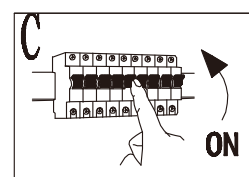

smart voice control

smart APP control

3000K 4200K 6000K

- OFF
- Dim+
- Dim-
- 3000K 4200K 6000K
- ON
- WW
- CW
- NIGHT LIGHT 3000K

GLOBO Handels GmbH  
Gewerbstrasse 3  
A-9184 Sankt Peter

“Download and install TUYA App”: